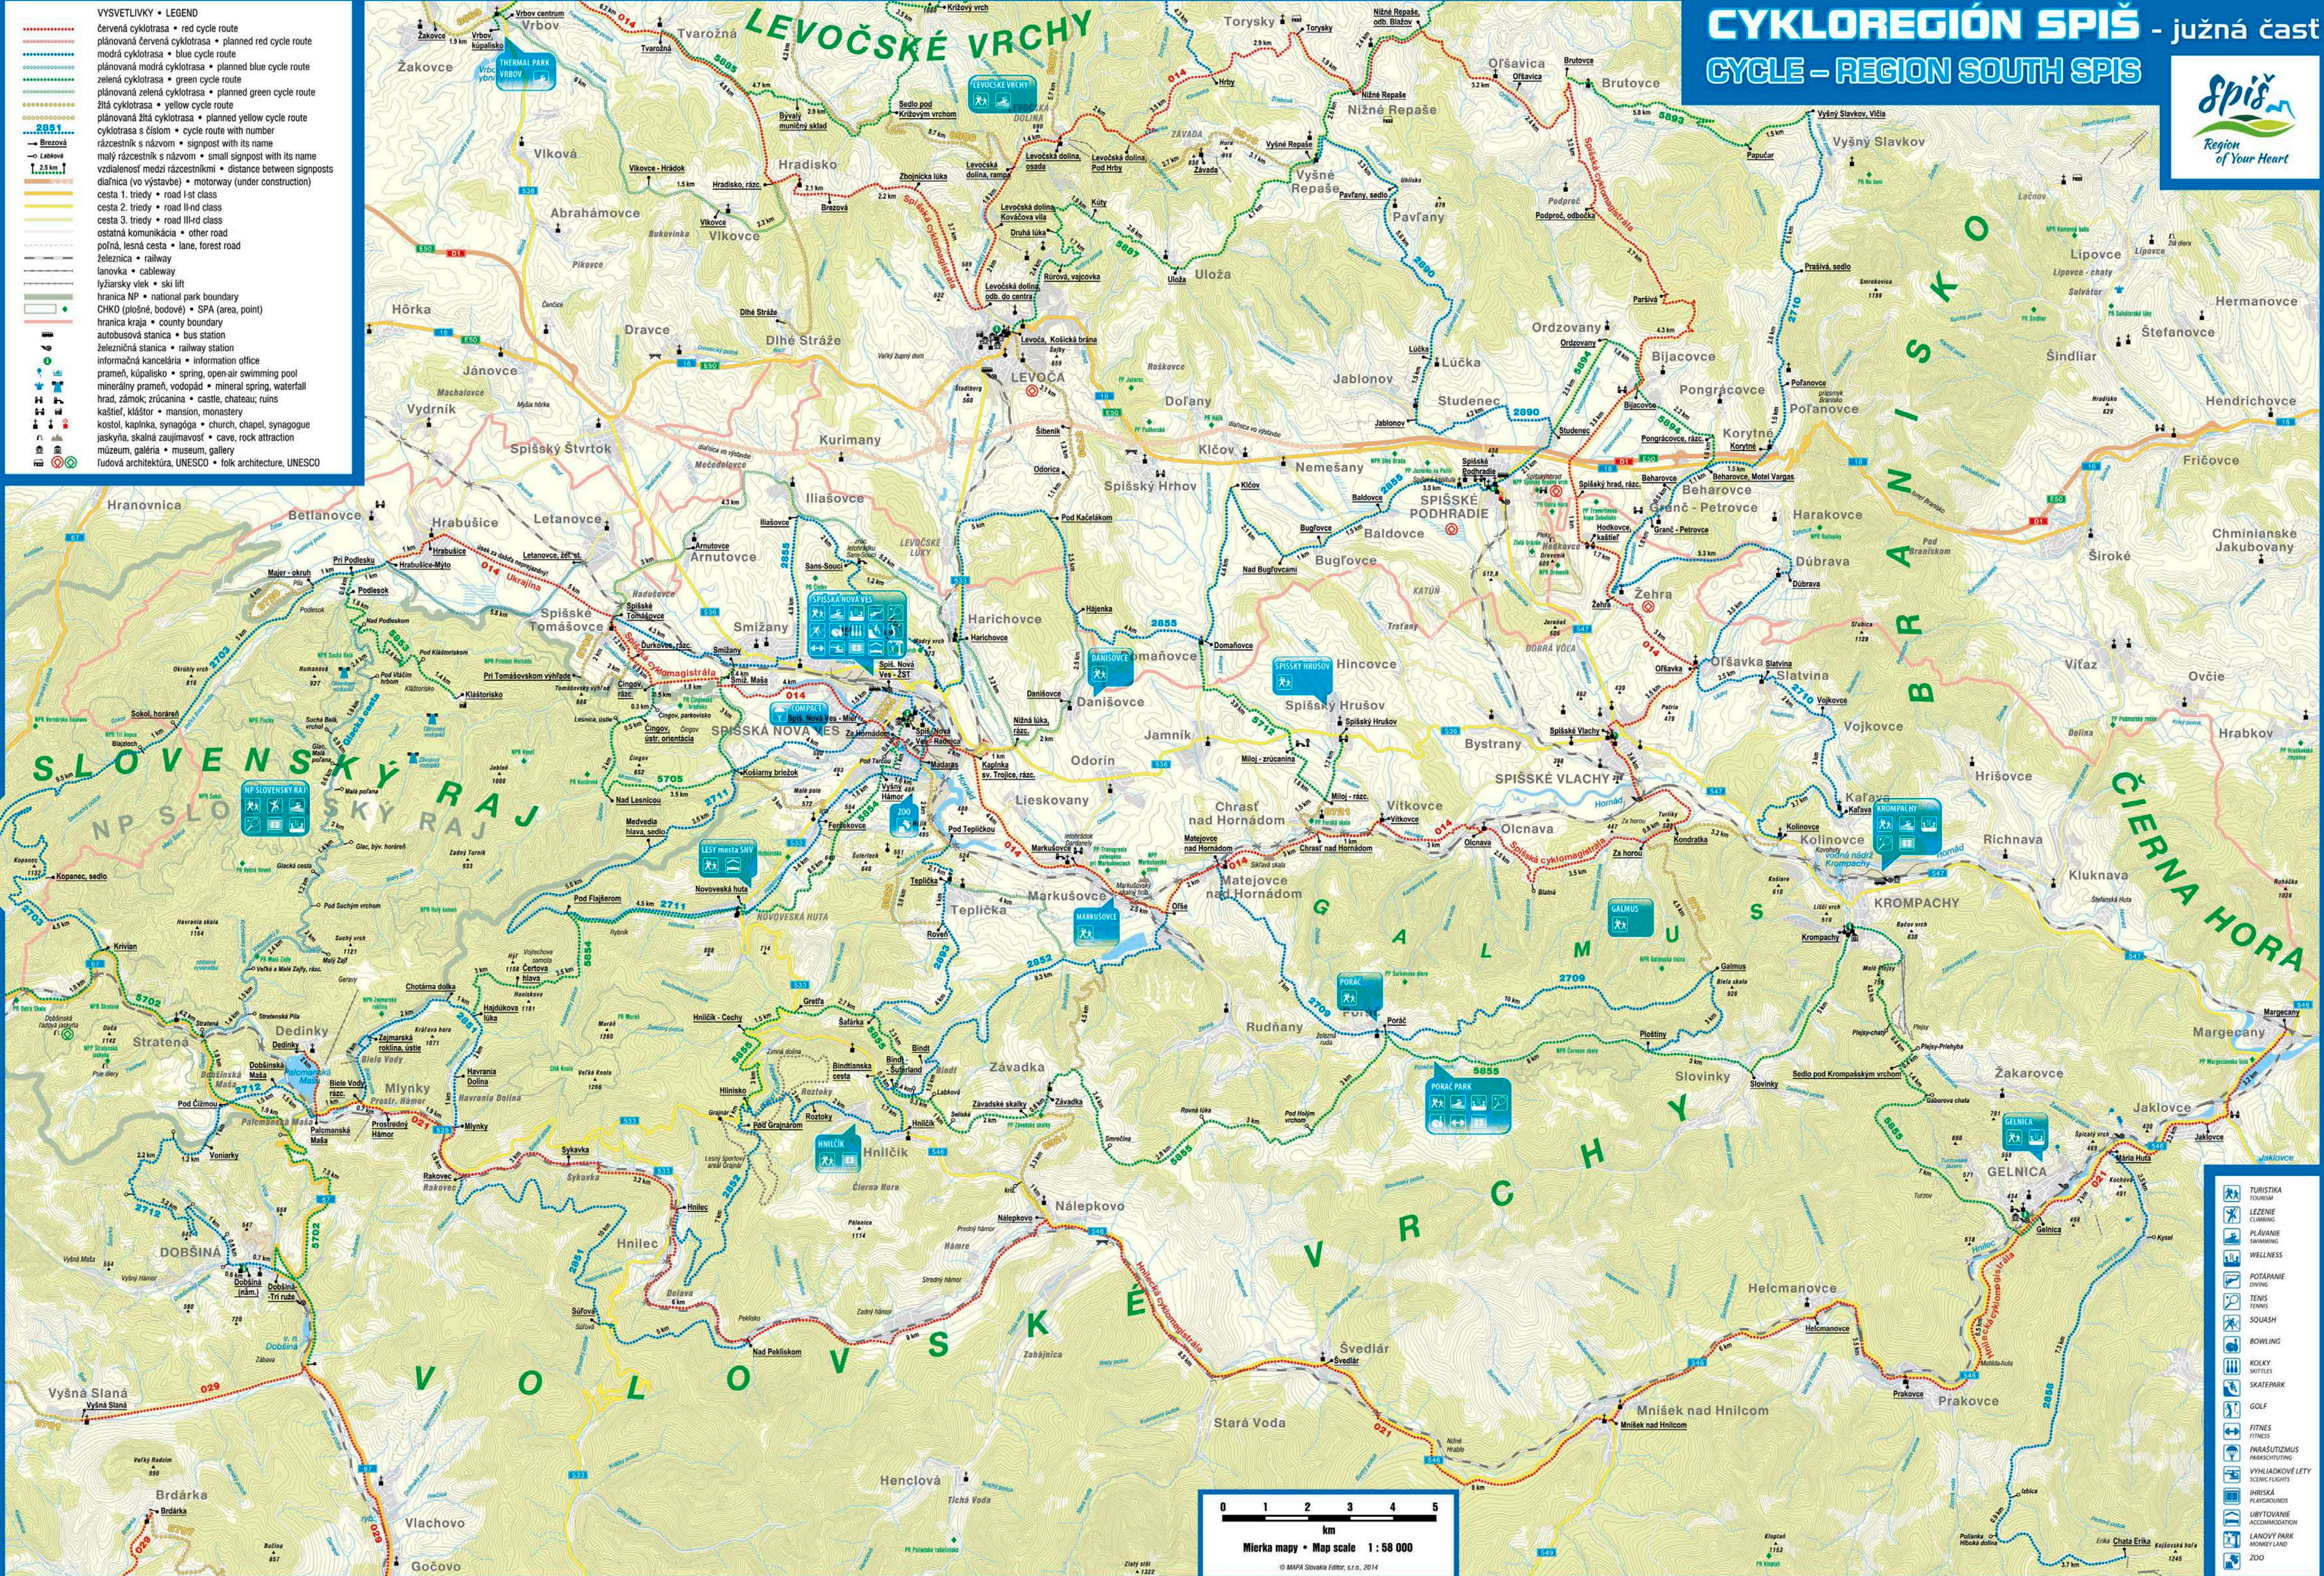

VYSVETLIVKY • LEGEND

- červená cyklotrasa • red cycle route
- plánovaná červená cyklotrasa • planned red cycle route
- modrá cyklotrasa • blue cycle route
- plánovaná modrá cyklotrasa • planned blue cycle route
- zelená cyklotrasa • green cycle route
- plánovaná zelená cyklotrasa • planned green cycle route
- žltá cyklotrasa • yellow cycle route
- plánovaná žltá cyklotrasa • planned yellow cycle route
- cyklotrasa s číslom • cycle route with number
- rúžový rúž • signpost with its name
- malý rúž • small signpost with its name
- čiarovka • distance between signposts
- diaľnica (vo výstavbe) • motorway (under construction)
- cesta 1. triedy • road 1st class
- cesta 2. triedy • road II-nd class
- cesta 3. triedy • road III-rd class
- ostatná komunikácia • other road
- poľná, lesná cesta • lane, forest road
- železnica • railway
- lanovka • cableway
- lyžiarsky vleč • ski lift
- hranica NP • national park boundary
- CHKO (plošné, bodové) • SPA (area, point)
- hranica kraja • county boundary
- autobusová stanica • bus station
- železničná stanica • railway station
- informačná kancelária • information office
- prameň, kúpalisko • spring, open-air swimming pool
- minerálny prameň, vodopád • mineral spring, waterfall
- hrad, zámok, zručanina • castle, chateau; ruins
- kaštieľ, kláštor • mansion, monastery
- kostol, kaplnka, synagoga • church, chapel, synagogue
- jaskyňa, skalná zaujímavosť • cave, rock attraction
- múzeum, galéria • museum, gallery
- rodová architektúra, UNESCO • folk architecture, UNESCO

- TURISTIKA TOURISM
- LEZENIE CLIMBING
- PLÁVANIE SWIMMING
- WELLNESS
- POTÁPANIE DIVING
- TENIS TENNIS
- SQUASH
- BOWLING
- KOLKY SKITTLES
- SKATEPARK
- GOLF
- FITNES FITNESS
- PARASLUTIZMUS PARASCHUTING
- VYHLADKOVÉ LETY SCENIC FLIGHTS
- IHRISKA PLAYBOUNDS
- LIBYTOVANIE ACCOMMODATION
- LANOVY PARK MONKEY LAND
- ZOO